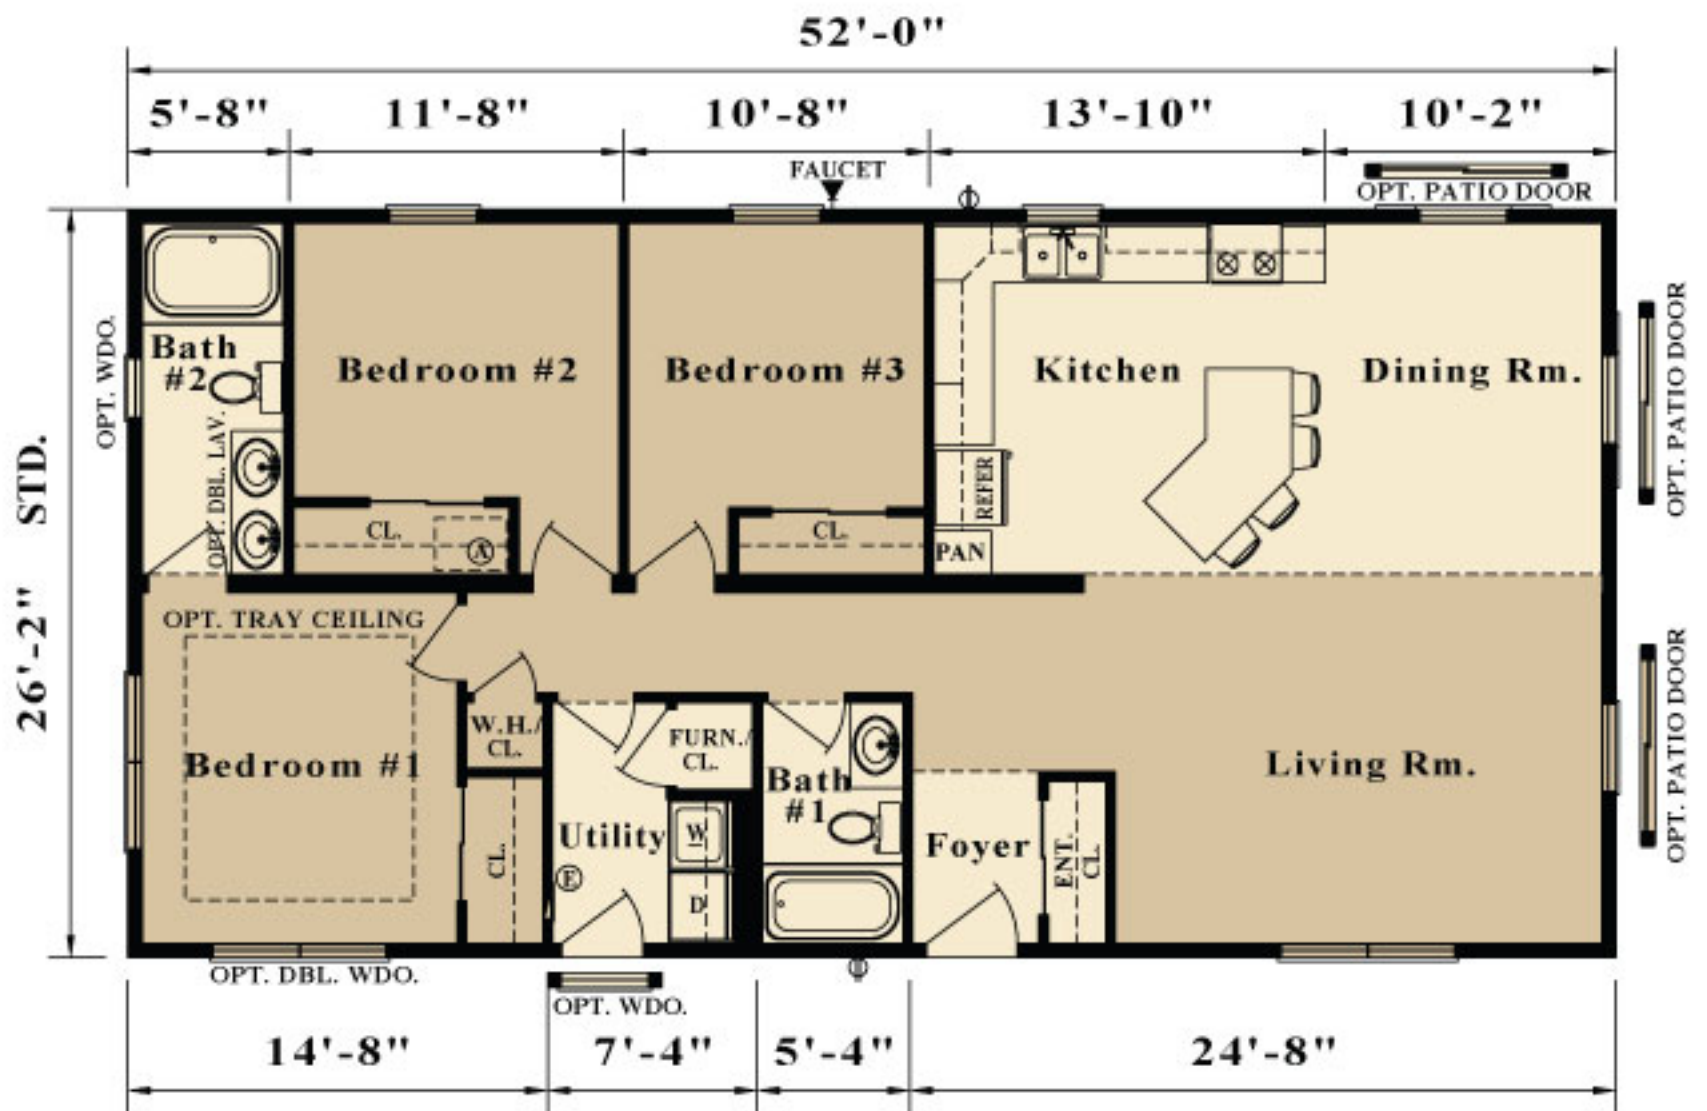

OPT. BASEMENT STAIRWELL LAYOUT

OPT. KITCHEN AND DINING ROOM LAYOUT

MODEL: R-8